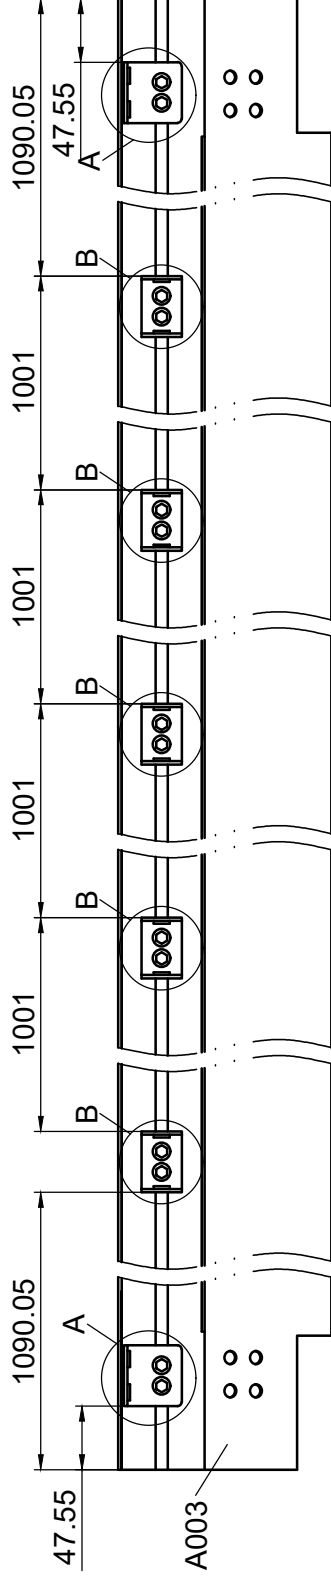

Part	Product	NO.	Length(MM)	Code
	3711	41X-Y62-4	4228	A003
	3712	41X-Y62-5	5229	
	3713	41X-Y62-6	6230	

F5

NO.	
1	7B33-004
2	7B33-010
3	M8-10
4	7B33-005
5	7B33-003
6	7B33-002
7	7C33-002