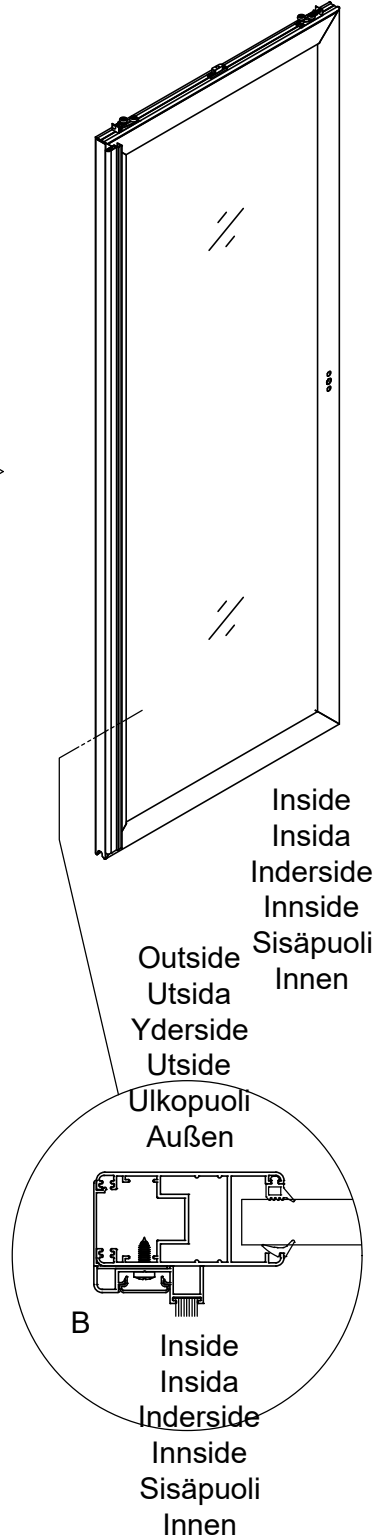

Part	NO.	QTY.	Length(MM)
	41A-Y97-R	1	1951
	41A-Y97-B	1	1918
	41A-Y97-A	1	1918
	Z4.2-13	5	PCS