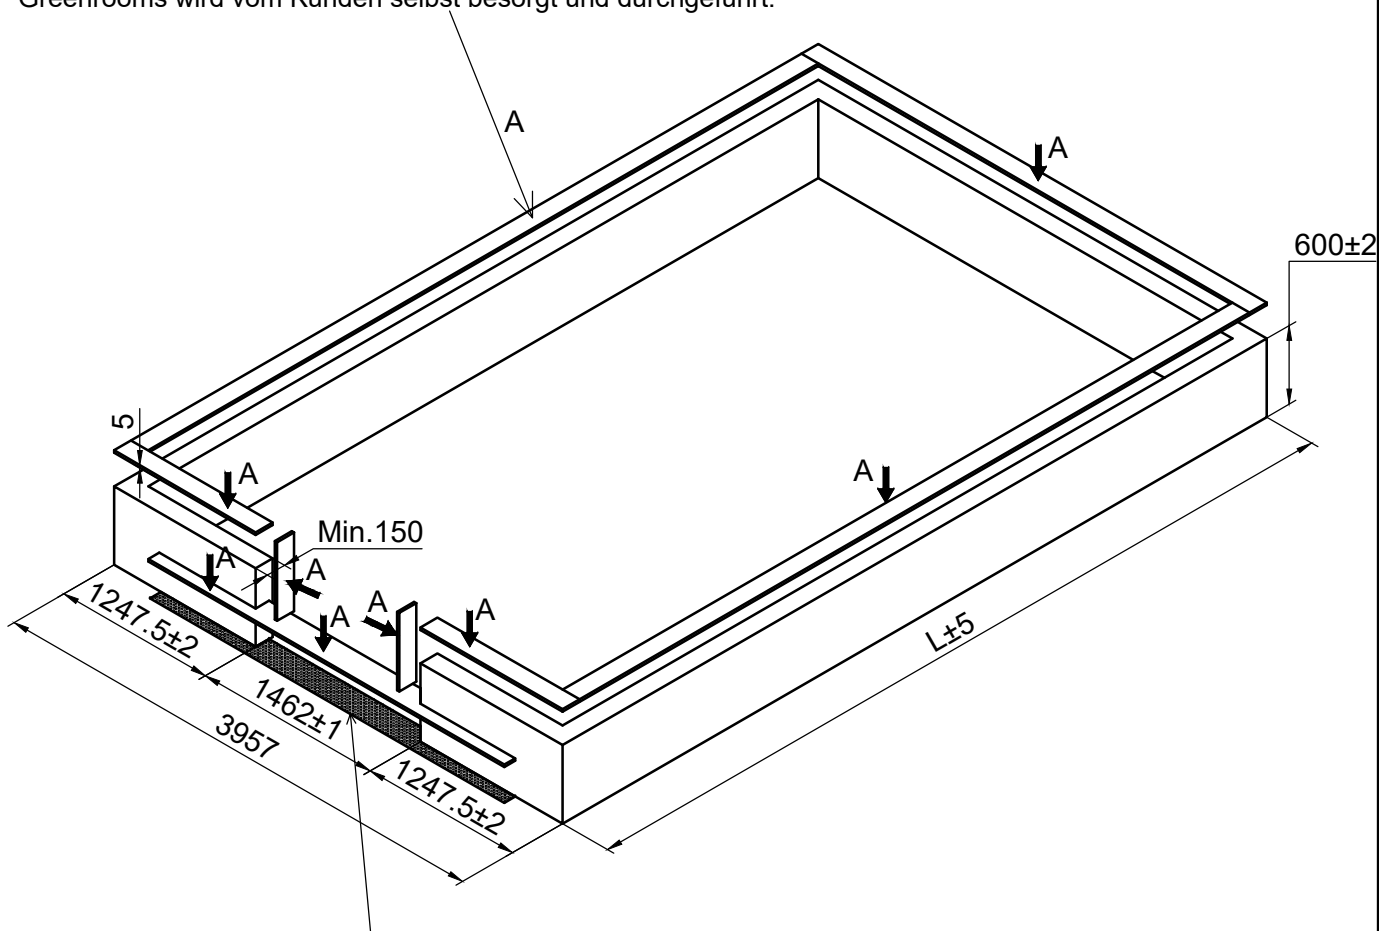

Make sure the floor below the doors frame should be flat and solid.

Se till att underlaget under dörramen är plan och på solid grund.

Sørg for, at underlaget under dørkarmen er plan og på fast grund.

Sørg for at underlaget under dørterskelen er slett og på solid fundament.

Tarkista, että maa ovikarmin alla on sileä ja tasainen.

Achten Sie darauf, dass der Boden unter dem Türrahmen eben und fest ist.