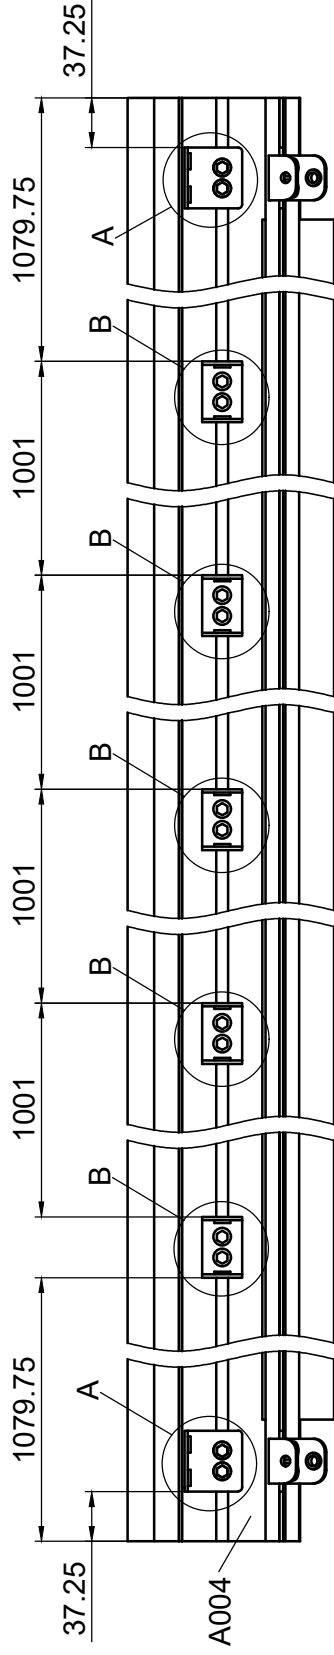

Part	Product	NO.	Length(MM)	Code
	3711	41X-Y63-4	4207	A004
	3712	41X-Y63-5	5208	
	3713	41X-Y63-6	6209	

NO.	
1	7B33-004
2	7B33-010
3	M8-10
4	7B33-005
5	7B33-011
6	7C33-002

F6