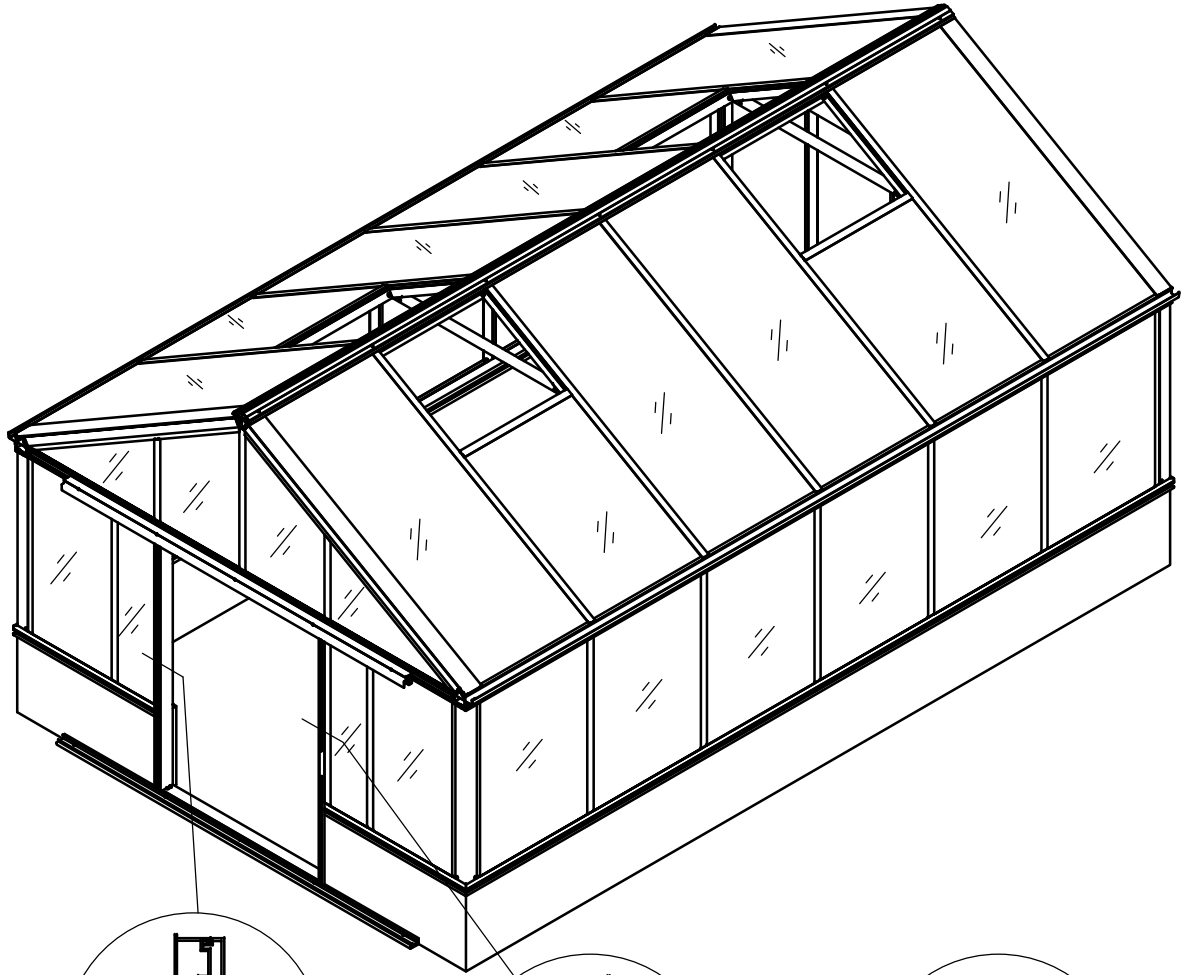

Part	NO.	QTY.	Length(MM)
	41A-Y98A-R	1	1923
	41A-Y98A-L	1	1923

41A-Y98A-L