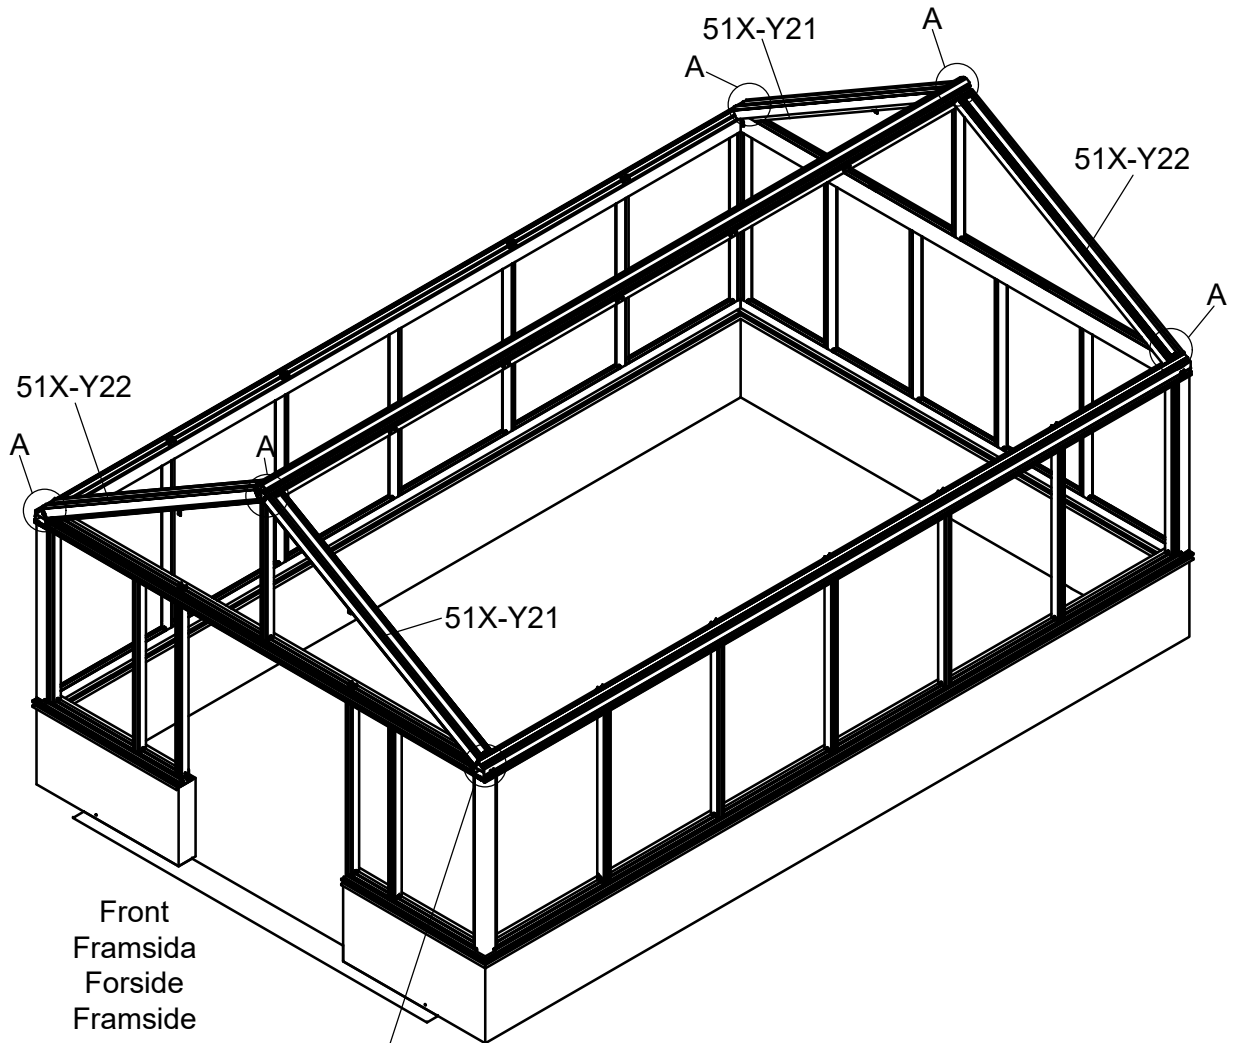

Part	NO.	QTY.	Length(MM)
	51X-Y21	2	2148
	51X-Y22	2	2148
	Si8-16	16	PCS
	7B33-020	16	PCS