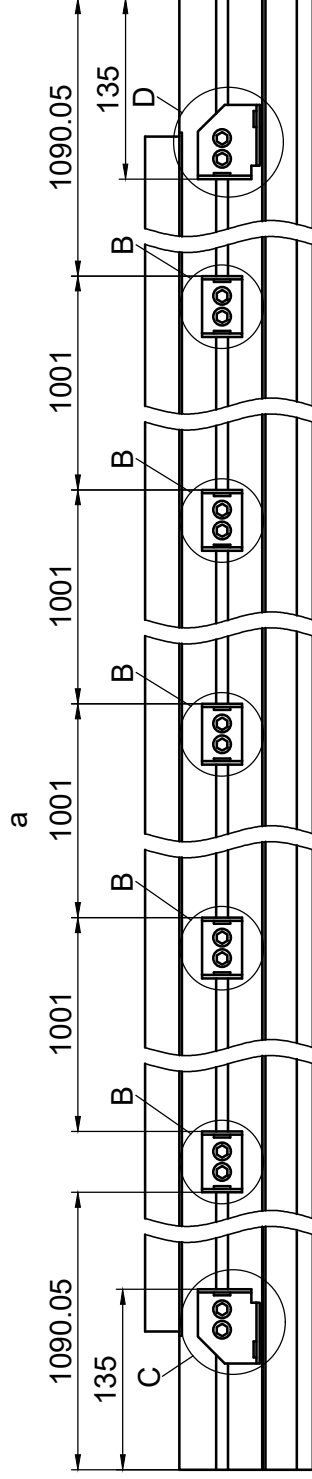

Part	Product	NO.	Length(MM)	Code
	3711	41X-Y62-4	4228	A003
	3712	41X-Y62-5	5229	
	3713	41X-Y62-6	6230	

F5

NO.	
1	7B33-004
2	7B33-010
3	M8-10
4	7B33-005
5	7B33-003
6	7B33-002
7	7C33-002