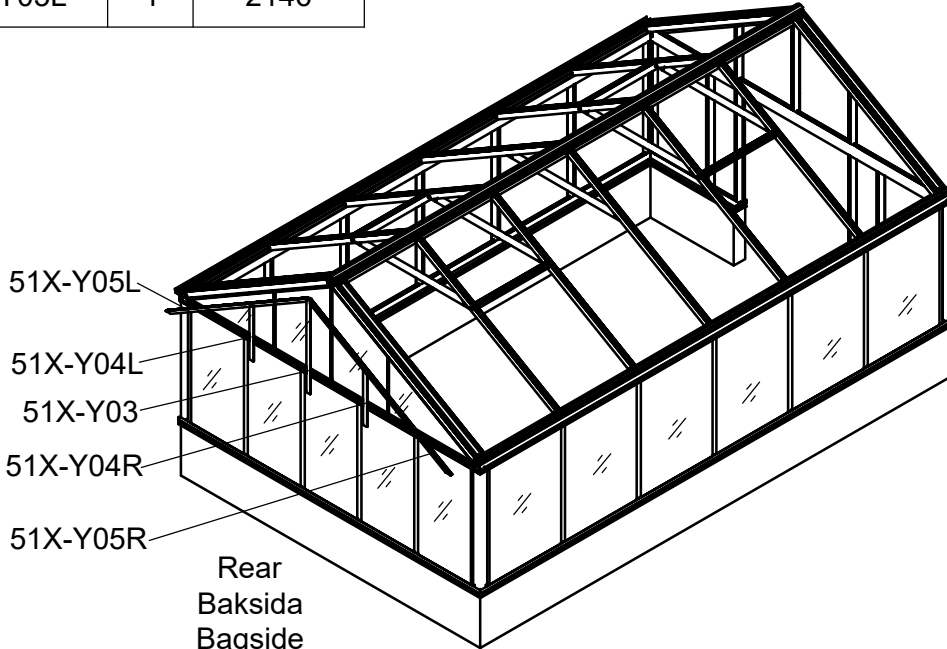

Part	NO.	QTY.	Length(MM)
	J12	12	PCS

Rear  
Baksida  
Bagside  
Baksida  
Takapuoli  
Hinten

Part	NO.	QTY.	Length(MM)
	1075×643	2	1075
	730×1076	2	1076

Part	NO.	QTY.	Length(MM)
	51X-Y03	1	1074
	51X-Y04R	1	629
	51X-Y04L	1	629
	51X-Y05R	1	2146
	51X-Y05L	1	2146