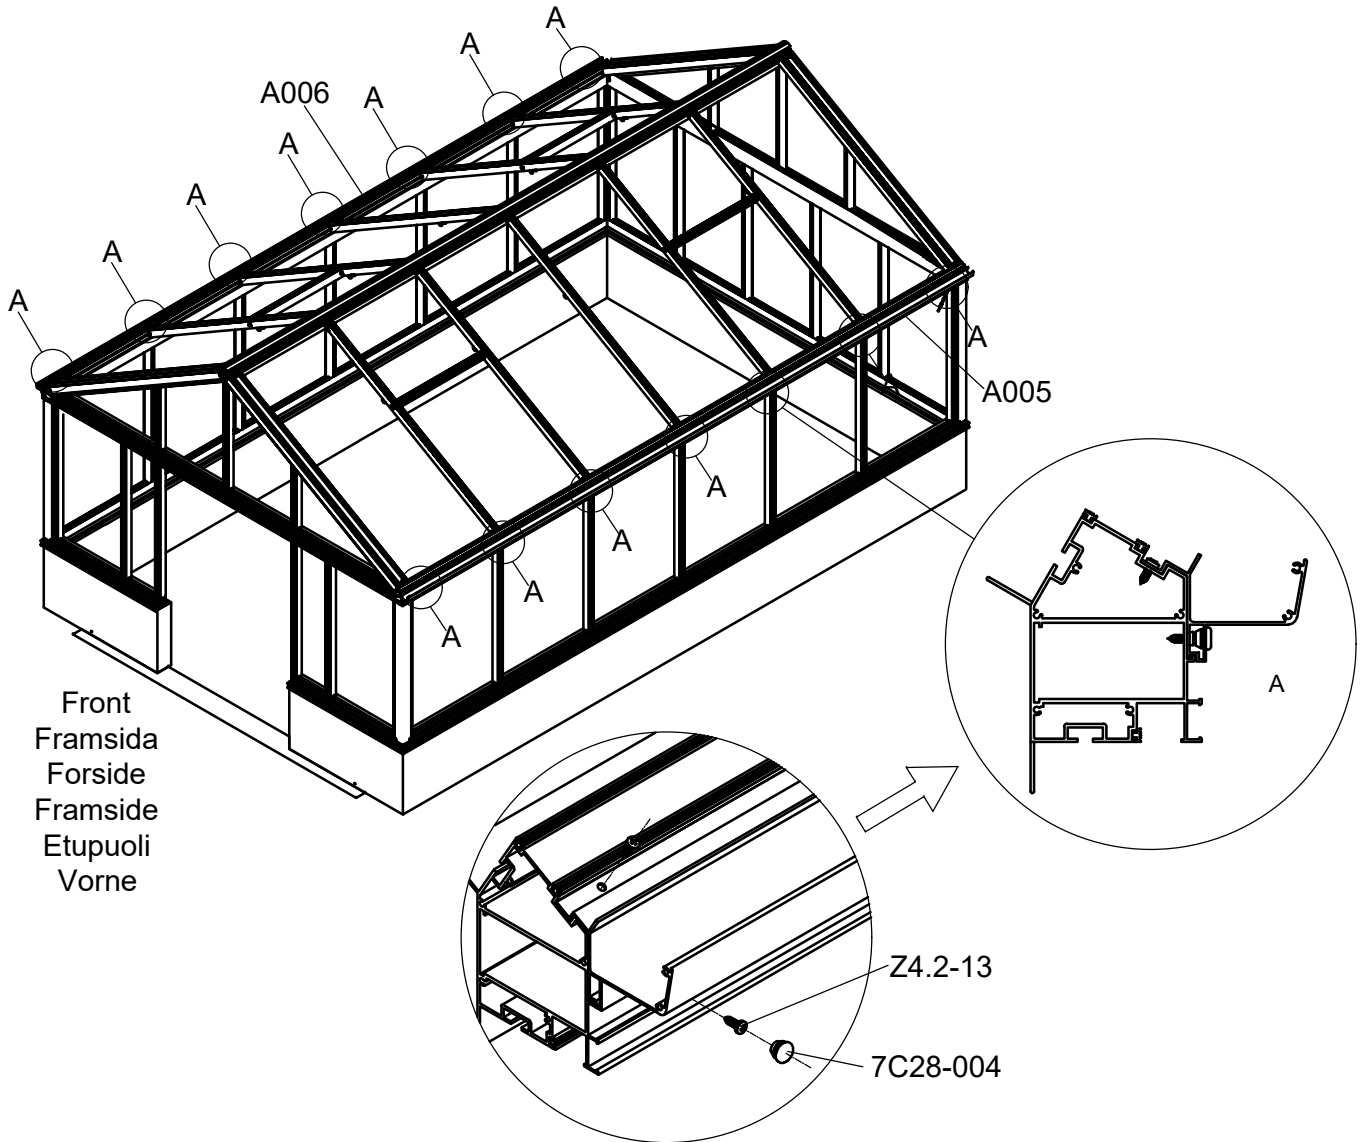

Part	NO.	QTY.			Length(MM)
		3711	3712	3713	
	7C28-004	10	12	14	PCS
	Z4.2-13	20	24	28	PCS

Part	Product	NO.	Length(MM)	QTY.	Code
	3711	41X-Y62-4BR	4228	1	A005
	3712	41X-Y62-5BR	5229		
	3713	41X-Y62-6BR	6230		
	3711	41X-Y62-4BL	4228	1	A006
	3712	41X-Y62-5BL	5229		
	3713	41X-Y62-6BL	6230